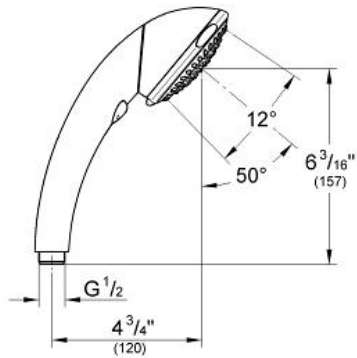

MOVARIO 100 TRIO Hand Shower, 3 Sprays

MODEL # 28441000

Pure Freude
an Wasser

Product Description:
MOVARIO 100 TRIO
Hand Shower, 3 Sprays

Standard Specification:

- 3 adjustable sprays: Wide Spray / Needle Jet / Rain
- **RotaHead** System allows hand shower to function as a shower head or a body spray when used with a shower bar
- **SpeedClean** anti-lime system
- **GROHE StarLight** chrome finish
- Universal mounting system (fits all standard shower hoses)
- Max Flow Rate 2.5 gpm at 80 psi (9.5 L/min)

Applicable Codes & Standards:

- Energy Policy Act of 1992
- ASME A112.18.1/CSA B125.1

Color:

- 28441000 StarLight Chrome